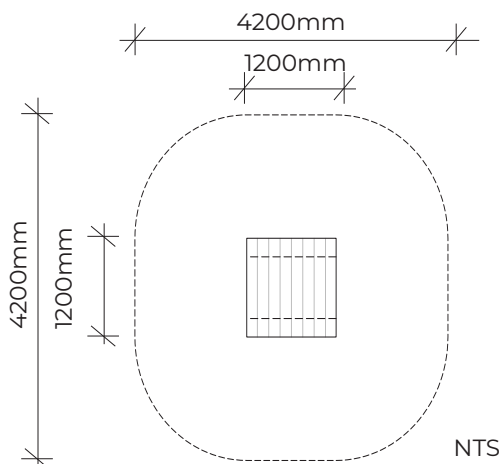

PRODUCT INFORMATION SHEET

BOX TUNNEL

Product code: 705-BXT

Category: Miscellaneous (700-Series)

Dimensions: L 1200mm x W 1200mm x H 1200mm

Fall zone: L 4200mm x W 4200mm

All timber is West Australian Jarrah hardwood.

Timber characteristics and dimensions naturally vary and can be customised to suit your playground needs.

VAN RYT
INDUSTRIES

0421 825 520

vanrytindustries.com.au