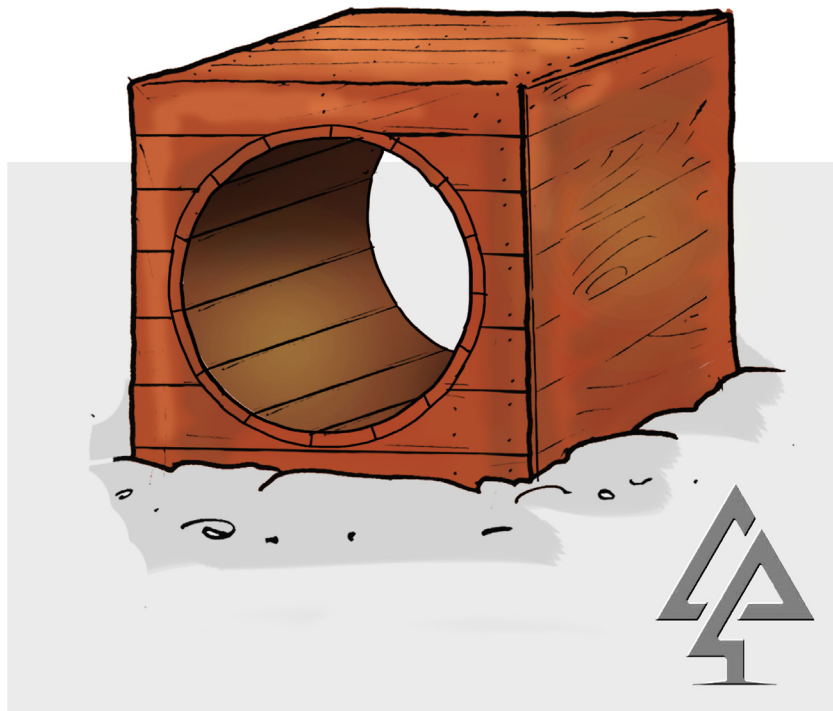

PRODUCT INFORMATION SHEET

BOX TUNNEL

Product code: 705-BXT

Category: Miscellaneous (700-Series)

Dimensions: L 1200mm x W 1200mm x H 1200mm

Fall zone: L 4200mm x W 4200mm

All timber is West Australian Jarrah hardwood.