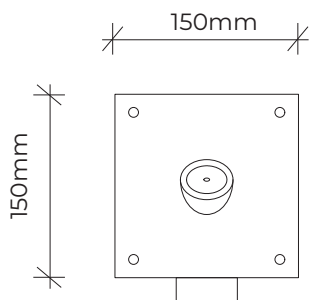

PRODUCT INFORMATION SHEET

WATER EMITTER TIMBER CLAD

Product code: 604-WET

Category: Water and Sand Play Features (600-Series)

Dimensions: L 150mm x W 150mm x H 1000mm

Features: Jarrah hardwood with heavy duty Galvin's emitter and timed activation button