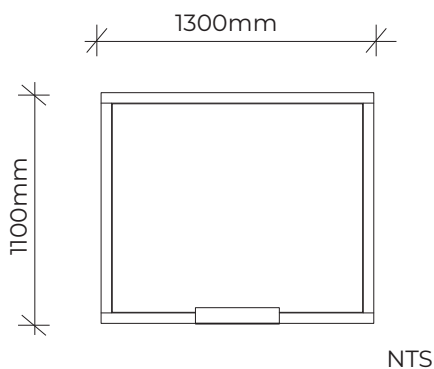

### WATER PLAY TABLE with DAM

Product code: 603-WTD

Category: Water and Sand Play Features (600-Series)

Dimensions: L 1300mm x W 1100mm x H 700mm

Fall zone: No fall zone required

All timber is West Australian Jarrah hardwood.