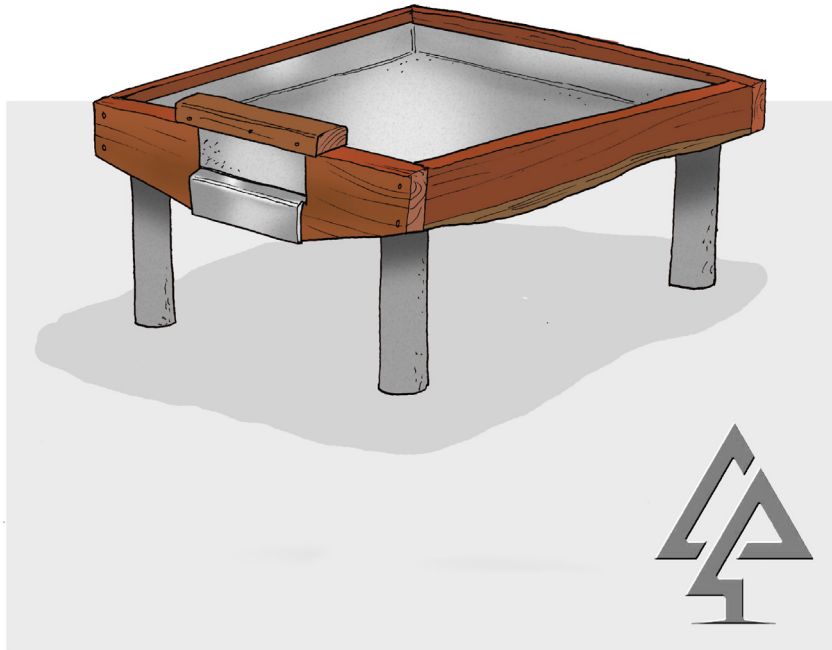

### WATER PLAY TABLE with DAM

Product code: 603-WTD

Category: Water and Sand Play Features (600-Series)

Dimensions: L 1300mm x W 1100mm x H 700mm

Fall zone: No fall zone required

All timber is West Australian Jarrah hardwood.