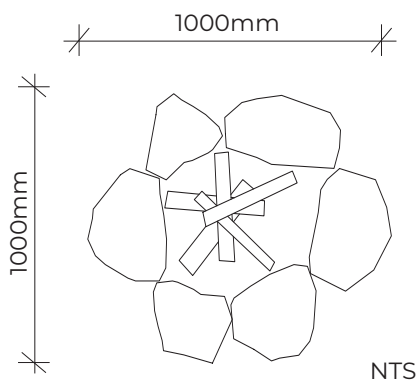

PRODUCT INFORMATION SHEET

CAMPFIRE

Product code: 321-FIR

Category: Imagination Play Items (300-Series)

Dimensions: Dia. 1000mm
H 500mm

Fall zone: No fall zone required

All timber is West Australian Jarrah hardwood.