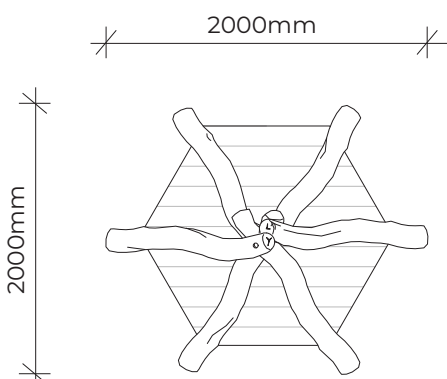

PRODUCT INFORMATION SHEET

TEE PEE WITH ACCESSIBLE DECK

Product code: 012-TPD

Category: Woodland Trail (000-Series)

Dimensions: L 2000mm x W 2000mm x H 2800mm

Fall zone: No fall zone required

NTS

All timber is West Australian Jarrah hardwood.