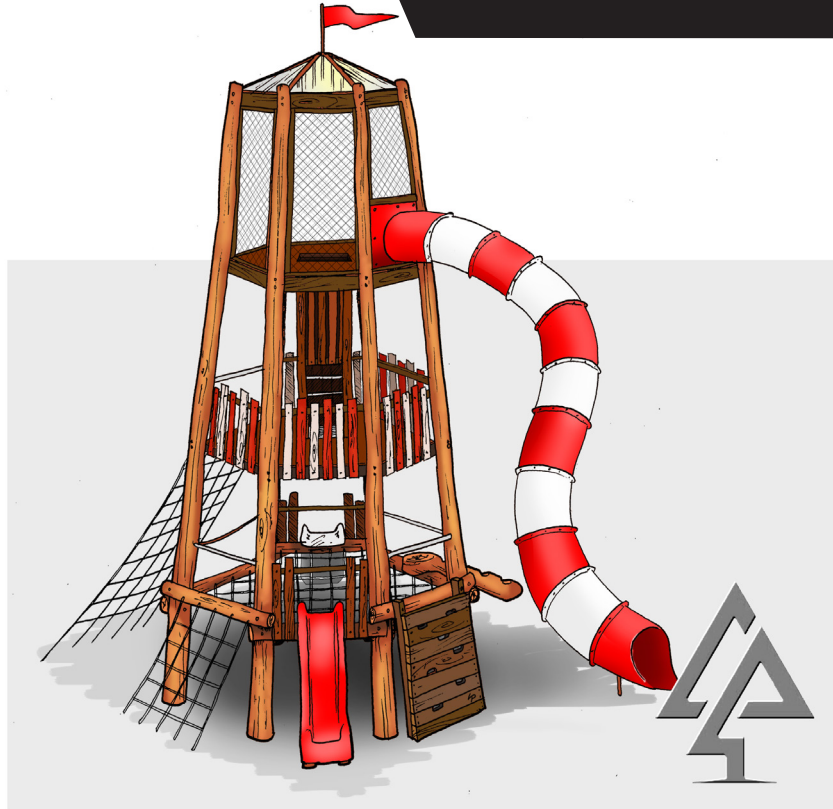

PRODUCT INFORMATION SHEET

KENNEDY TOWER

Product code: 143-KEN

Category: Elevated Platforms (100-series)

Dimensions: W 6500mm x L 9700mm x H 7700mm
(NB: 1500mm fall in landscape required for slide shown below, customisable)

Fall zone: 6900mm x 13500mm

Features: Giant tube slide, climbing nets, rope platform, tunnel ladder, climbing wall, standard slide and more

The timber is mostly West Australian Jarrah hardwood, and timber characteristics and dimensions may naturally vary.