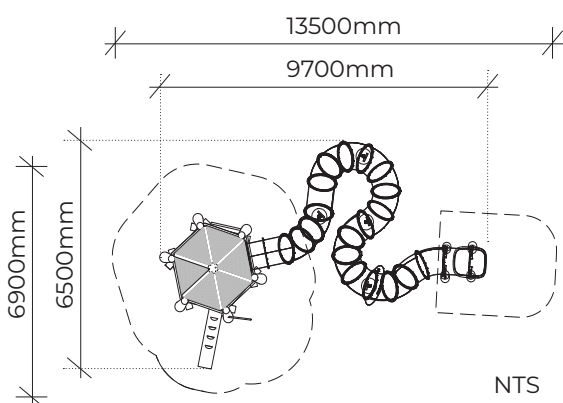

PRODUCT INFORMATION SHEET

KENNEDY TOWER

Product code: 143-KEN

Category: Elevated Platforms (100-series)

Dimensions: W 6500mm x L 9700mm x H 7700mm
(NB: 1500mm fall in landscape required for slide shown below, customisable)

Fall zone: 6900mm x 13500mm

Features: Giant tube slide, climbing nets, rope platform, tunnel ladder, climbing wall, standard slide and more

The timber is mostly West Australian Jarrah hardwood, and timber characteristics and dimensions may naturally vary.