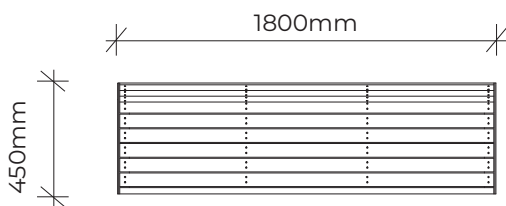

PRODUCT INFORMATION SHEET

BENCH SEAT WITH STAINLESS STEEL ENDS AND BACK REST

Product code: 812-BCE

Category: Street Furniture (800-Series)

Dimensions: L 1800mm x W 500mm xH 450mm

Features: Jarrah hardwood OR composite plastic cladding, stainless steel caps, back rests