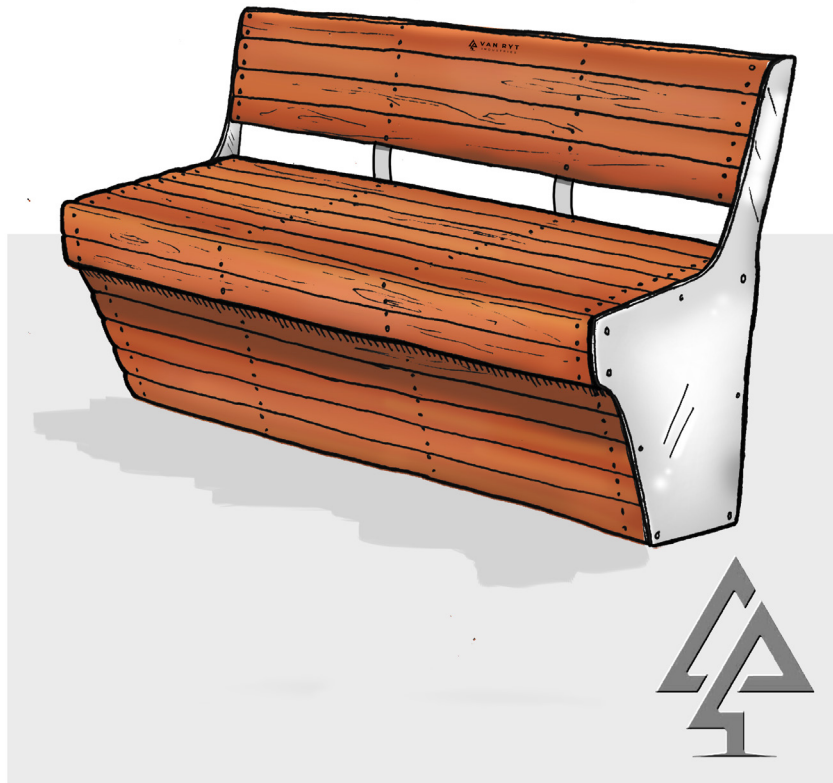

PRODUCT INFORMATION SHEET

BENCH SEAT WITH STAINLESS STEEL ENDS AND BACK REST

Product code: 812-BCE

Category: Street Furniture (800-Series)

Dimensions: L 1800mm x W 500mm xH 450mm

Features: Jarrah hardwood OR composite plastic cladding, stainless steel caps, back rests

All timber is West Australian Jarrah hardwood.

Timber characteristics and dimensions naturally vary and can be customised to suit your playground needs.

NTS

VAN RYT
INDUSTRIES

0421 825 520

vanrytindustries.com.au