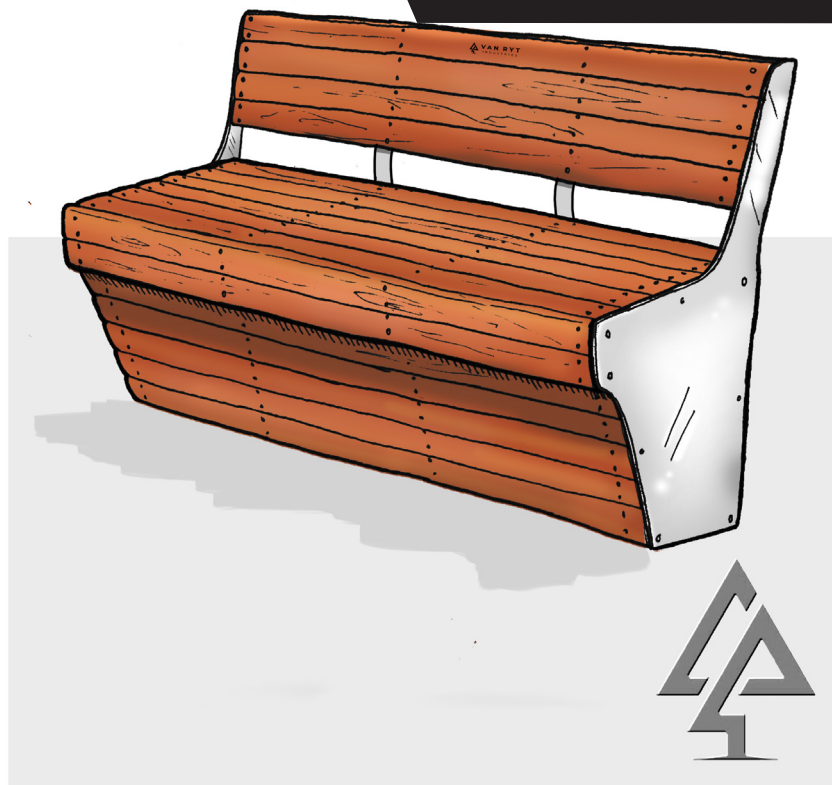

### BENCH SEAT WITH STAINLESS STEEL ENDS AND BACK REST

Product code: 812-BCE

Category: Street Furniture (800-Series)

Dimensions: W 500mm x L 1800mm x H 450mm

Features: Jarrah hardwood OR composite plastic cladding, stainless steel caps, back rests

NTS

Our timber products are primarily crafted from West Australian Jarrah hardwood, sustainably sourced where possible. Natural timber variations in character and dimensions should be expected.

All equipment and colour options can be customised to suit your playground requirements.