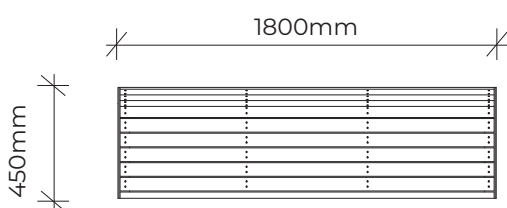

### BENCH SEAT WITH STAINLESS STEEL ENDS AND BACK REST

Product code: 812-BCE

Category: Street Furniture (800-Series)

Dimensions: W 500mm x L 1800mm x H 450mm

Features: Jarrah hardwood OR composite plastic cladding, stainless steel caps, back rests