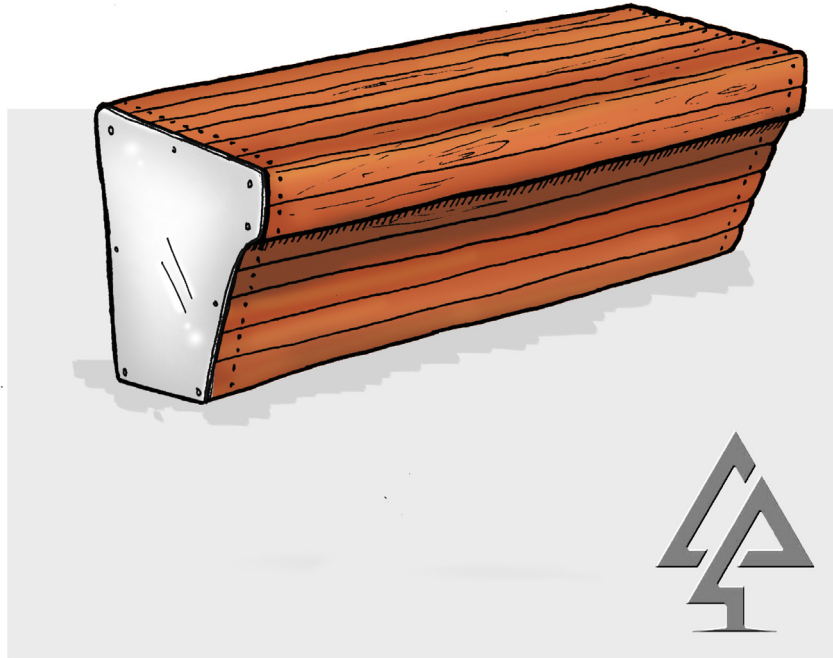

PRODUCT INFORMATION SHEET

BENCH SEAT WITH STAINLESS STEEL ENDS

Product code: 811-BCE

Category: Street Furniture (800-Series)

Dimensions: L 1800mm
W 450mm
H 450mm

Features: Jarrah hardwood OR composite plastic cladding, stainless steel caps

All timber is West Australian Jarrah hardwood.

Timber characteristics and dimensions naturally vary and can be customised to suit your playground needs.

NTS

VAN RYT
INDUSTRIES

0421 825 520

vanrytindustries.com.au