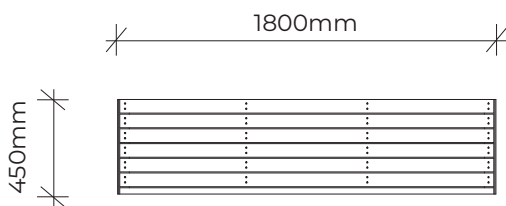

PRODUCT INFORMATION SHEET

BENCH SEAT WITH STAINLESS STEEL ENDS

Product code: 811-BCE

Category: Street Furniture (800-Series)

Dimensions: L 1800mm
W 450mm
H 450mm

Features: Jarrah hardwood OR composite plastic cladding, stainless steel caps