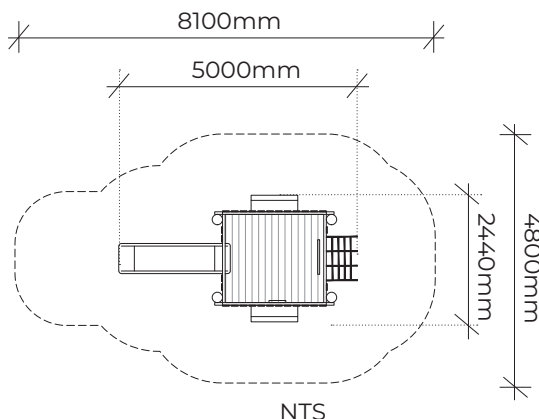

PRODUCT INFORMATION SHEET

BELDON PLATFORM

Product code: 104-BEL

Category: Elevated Platforms (100-series)

Dimensions: W 1800 x L 2000mm x
Platform H 1200mm

Fall zone: W 4800mm x L 8100mm

FHoF: 1200mm

Features: 1.2m H platform with
1.2m slide, rope net, steering wheel &
900mm dia. concrete tunnel (exc. rocks)