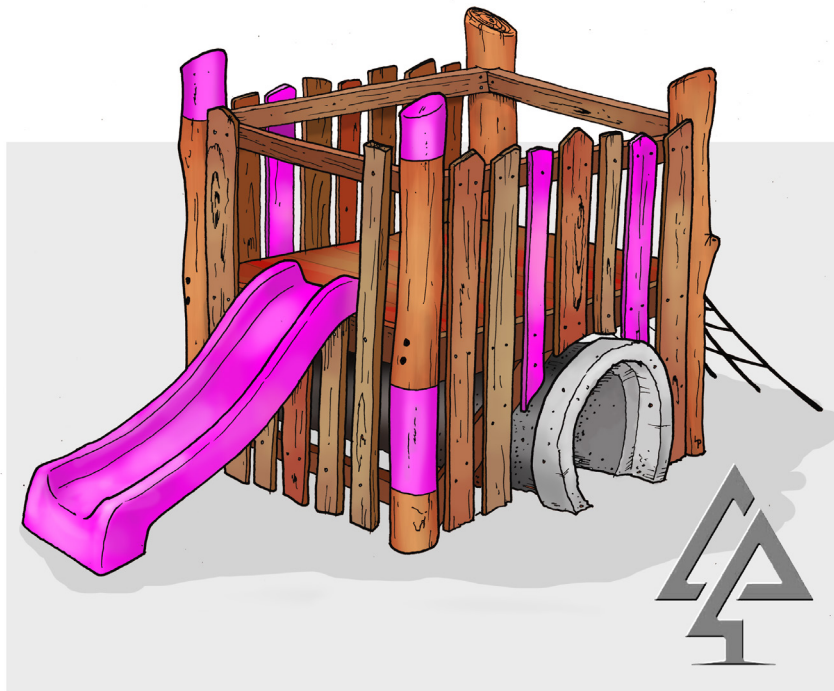

PRODUCT INFORMATION SHEET

BELDON PLATFORM

Product code: 104-BEL

Category: Elevated Platforms (100-series)

Dimensions: W 1800 x L 2000mm x
Platform H 1200mm

Fall zone: W 4800mm x L 8100mm

FHoF: 1200mm

Features: 1.2m H platform with
1.2m slide, rope net, steering wheel &
900mm dia. concrete tunnel (exc. rocks)

Our timber products are primarily crafted from West Australian Jarrah hardwood, sustainably sourced where possible. Natural timber variations in character and dimensions should be expected.

All equipment and colour options can be customised to suit your playground requirements.