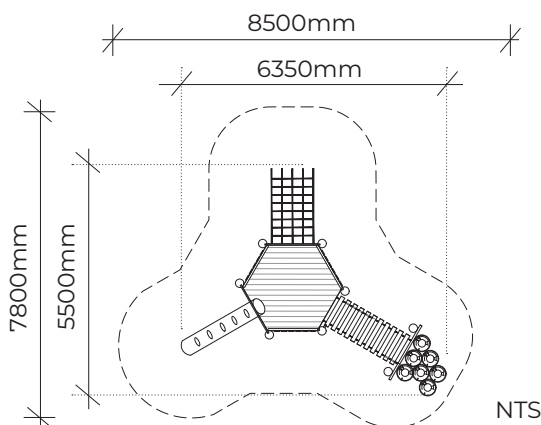

PRODUCT INFORMATION SHEET

BEAVIS PLATFORM

Product code: 122-BEA

Category: Elevated Platforms (100-Series)

Dimensions: W 6500 x L 4500mm
Platform H 1500mm +/-

Fall zone: 9300mm x 7200mm

Features: Rickety Bridge, Stepping Stumps, Rope Net, Log Steps

All timber is West Australian Jarrah hardwood.

Timber characteristics and dimensions naturally vary and can be customised to suit your playground needs.

VAN RYT
INDUSTRIES

0421 825 520

vanrytindustries.com.au