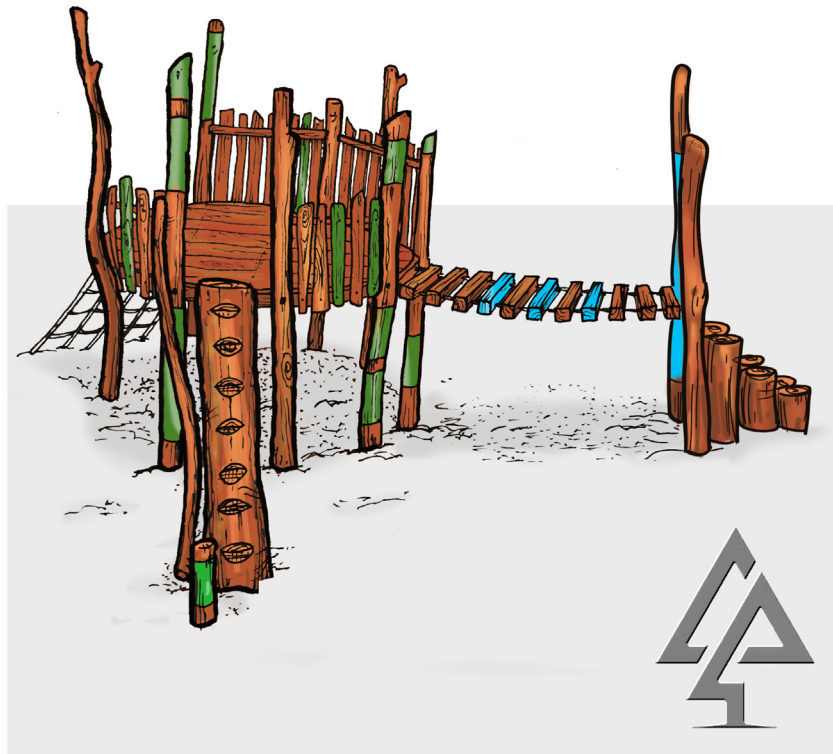

PRODUCT INFORMATION SHEET

BEAVIS PLATFORM

Product code: 122-BEA

Category: Elevated Platforms (100-Series)

Dimensions: W 6500 x L 4500mm
Platform H 1500mm +/-

Fall zone: 9300mm x 7200mm

Features: Rickety Bridge, Stepping Stumps, Rope Net, Log Steps

All timber is West Australian Jarrah hardwood.

Timber characteristics and dimensions naturally vary and can be customised to suit your playground needs.

VAN RYT
INDUSTRIES

0421 825 520

vanrytindustries.com.au