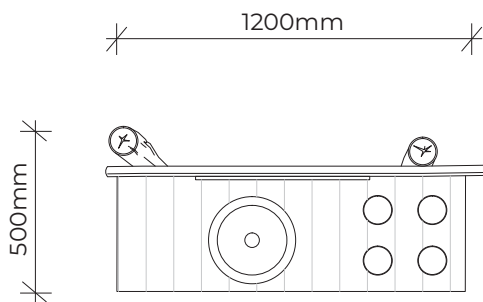

PRODUCT INFORMATION SHEET

LITTLE COOKER KITCHEN - SMALL

Product code: 301-KTS

Category: Imagination Play Items (300-Series)

Dimensions: W 500 x L 1200mm
H 1800mm

Fall zone: No fall zone required

NTS

All timber is West Australian Jarrah hardwood.