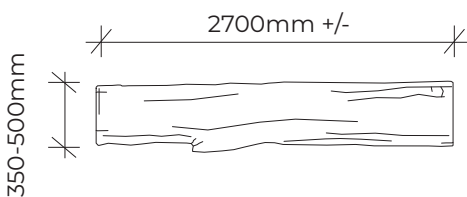

PRODUCT INFORMATION SHEET

LOG

Product code: 005-LOG

Category: Woodland Trail (000-Series)

Dimensions: W 350-500mm dia.

L 2700mm +/-

Fall zone: No fall zone required < 600mm H

NTS