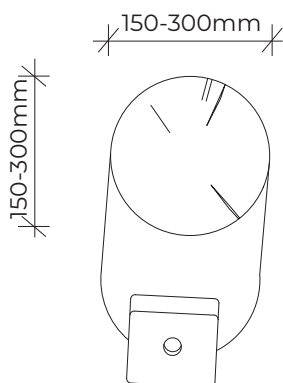

PRODUCT INFORMATION SHEET

STILT STEPPERS

Product code: 003-ST1

Category: Woodland Trail (000-Series)

Dimensions: W 150-300mm dia.
H 2400-3000mm

Fall zone: No fall zone required

NTS

All timber is West Australian Jarrah hardwood.

Timber characteristics and dimensions naturally vary and can be customised to suit your playground needs.

VAN RYT
INDUSTRIES

0421 825 520

vanrytindustries.com.au