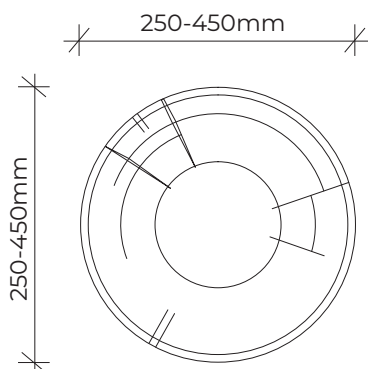

### STEPPING STUMP

**Product code:** 001-STU

**Category:** Woodland Trail (000-Series)

**Dimensions:** W 250-450mm dia.  
H 200-500mm

**Fall zone:** No fall zone required <600mm H

NTS

All timber is West Australian Jarrah hardwood.