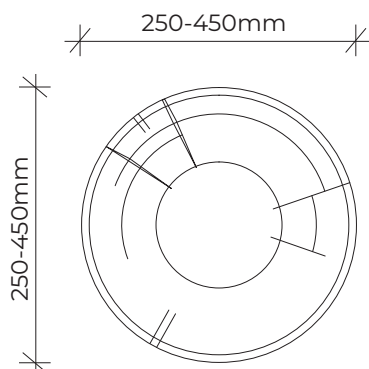

### STEPPING STUMP

Product code: 001-STU

Category: Woodland Trail (000-Series)

Dimensions: W 250-450mm dia.

H 200-500mm

Fall zone: No fall zone required <600mm H

NTS

Our timber products are primarily crafted from West Australian Jarrah hardwood, sustainably sourced where possible. Natural timber variations in character and dimensions should be expected.